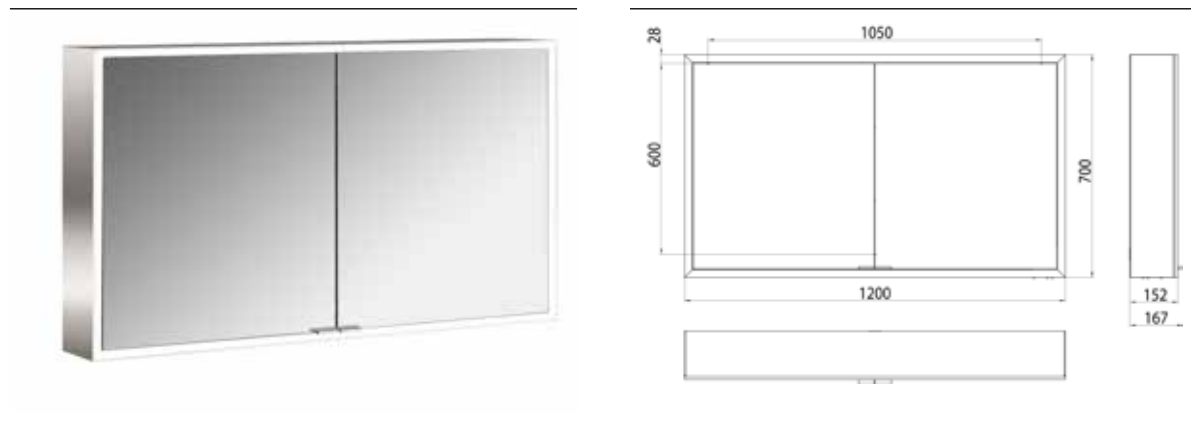

Illuminated mirror cabinet prime, 1.200 mm, 2 doors, wall-mounted version, IP 20 white back panel

Art.No.9497 061 84

with light-package, with mirrored or white glass back panel, mirrored side panels, 2 continuously adjustable crystal glass shelves, 2 doors, 2 sockets and 2 switches (brightness and luminous colour cold/warm continuously dimmable), height: 700 mm, surrounding LED-lights, IP 20, energy efficiency grade: A - A++