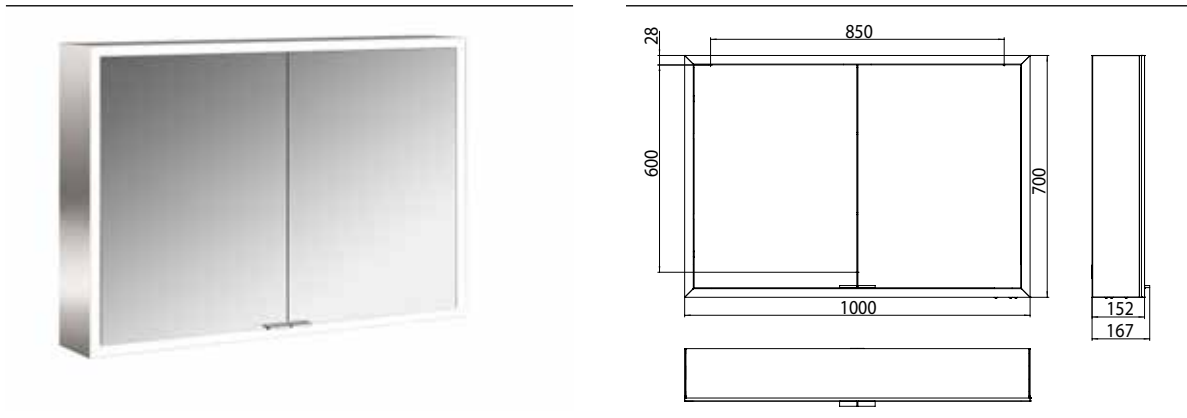

Illuminated mirror cabinet prime, 1.000 mm, 2 doors, wall-mounted version, IP 20 white back panel

Art.No.9497 061 83

with light-package, with mirrored or white glass back panel, mirrored side panels, 2 continuously adjustable crystal glass shelves, 2 doors, 2 sockets and 2 switches (brightness and luminous colour cold/warm continuously dimmable), height: 700 mm, surrounding LED-lights, IP 20, energy efficiency grade: A - A++