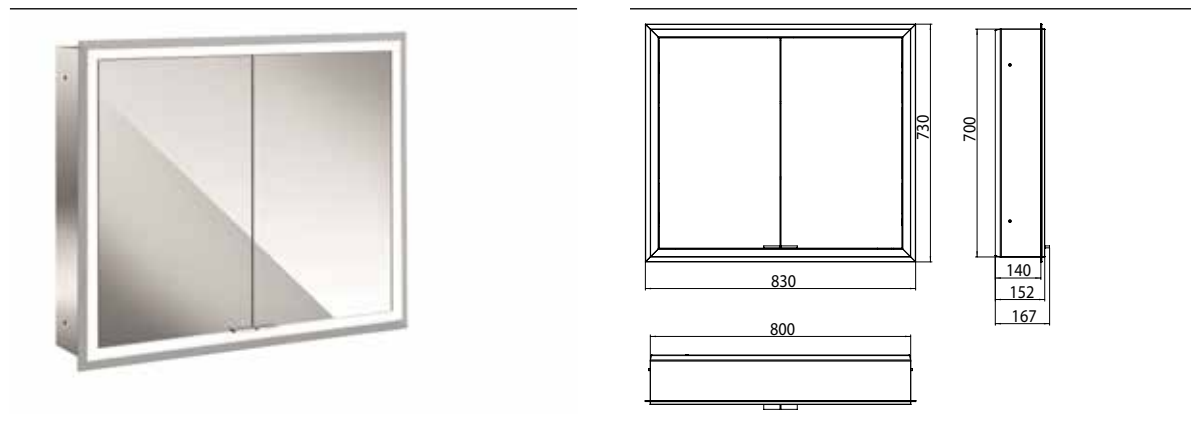

Illuminated mirror cabinet prime, 800 mm, 2 doors, built-in version, IP 20 white back panel

Art.No.9497 061 72

with light-package, with mirrored or white glass back panel, 2 continuously adjustable crystal glass shelves, 2 doors, 1 socket and 2 switches (brightness and luminous colour cold/warm continuously dimmable), height: 730 mm, surrounding LED-lights, IP 20, energy efficiency grade: A - A++