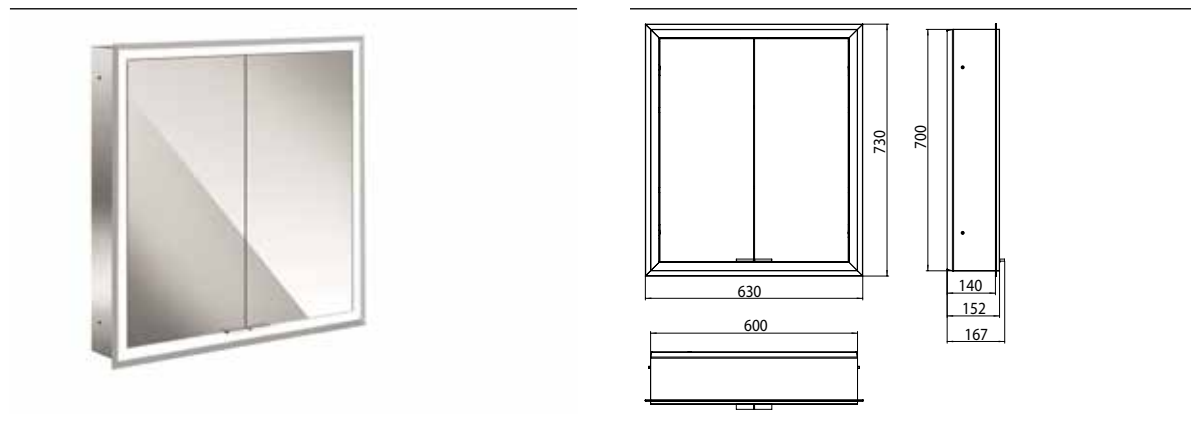

Illuminated mirror cabinet prime, 600 mm, 2 doors, built-in version, IP 20 white back panel

Art.No.9497 061 71

with light-package, with mirrored or white glass back panel, 2 continuously adjustable crystal glass shelves, 2 doors, 1 socket and 2 switches (brightness and luminous colour cold/warm continuously dimmable), height: 730 mm, surrounding LED-lights, IP 20, energy efficiency grade: A - A++