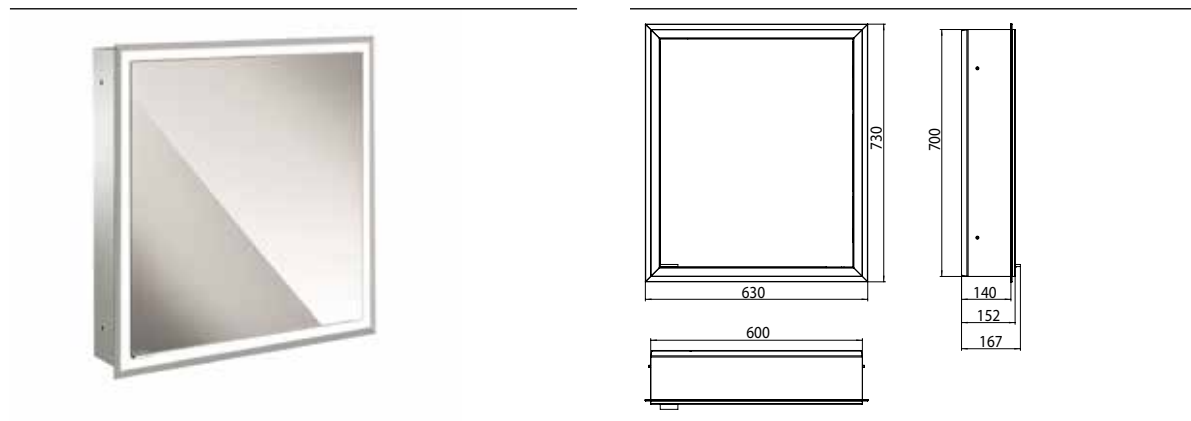

Illuminated mirror cabinet prime, 600 mm, 1 door, built-in version, IP 20 white back panel

Art.No.9497 061 70

with light-package, with mirrored or white glass back panel, 2 continuously adjustable crystal glass shelves, 1 door (door hinge right), 1 socket and 2 switches (brightness and luminous colour cold/warm continuously dimmable), height: 730 mm, surrounding LED-lights, IP 20, energy efficiency grade: A - A++