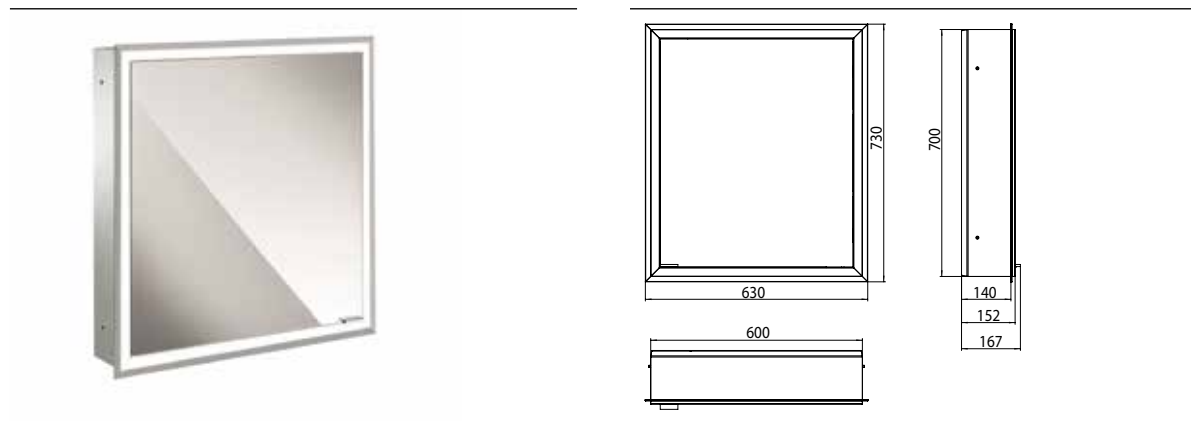

Illuminated mirror cabinet prime, 600 mm, 1 door, built-in version, IP 20 white back panel

Art.No.9497 061 69

with light-package, with mirrored or white glass back panel, 2 continuously adjustable crystal glass shelves, 1 door (door hinge left), 1 socket and 2 switches (brightness and luminous colour cold/warm continuously dimmable), height: 730 mm, surrounding LED-lights, IP 20, energy efficiency grade: A - A++