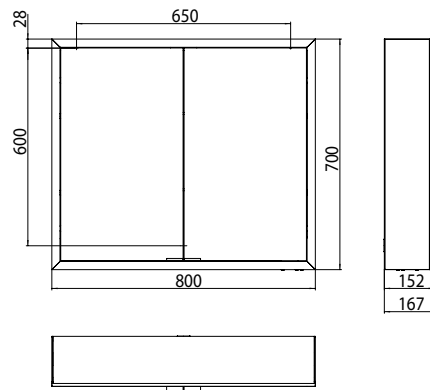

Illuminated mirror cabinet prime, 800 mm, 2 doors, wall-mounted version, IP 20 white back panel

Art.No.9497 061 62

with light-package, with mirrored or white glass back panel, mirrored side panels, 2 continuously adjustable crystal glass shelves, 2 doors, 1 socket and 2 switches (brightness and luminous colour cold/warm continuously dimmable), height: 700 mm, surrounding LED-lights, IP 20, energy efficiency grade: A - A++