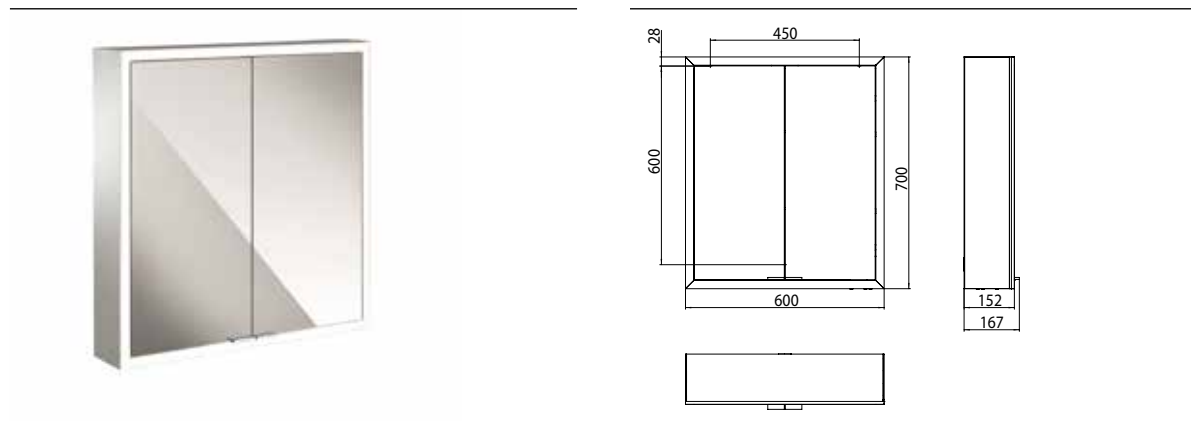

Illuminated mirror cabinet prime, 600 mm, 2 doors, wall-mounted version, IP 20 white back panel

Art.No.9497 061 61

with light-package, with mirrored or white glass back panel, mirrored side panels, 2 continuously adjustable crystal glass shelves, 2 doors, 1 socket and 2 switches (brightness and luminous colour cold/warm continuously dimmable), height: 700 mm, surrounding LED-lights, IP 20, energy efficiency grade: A - A++