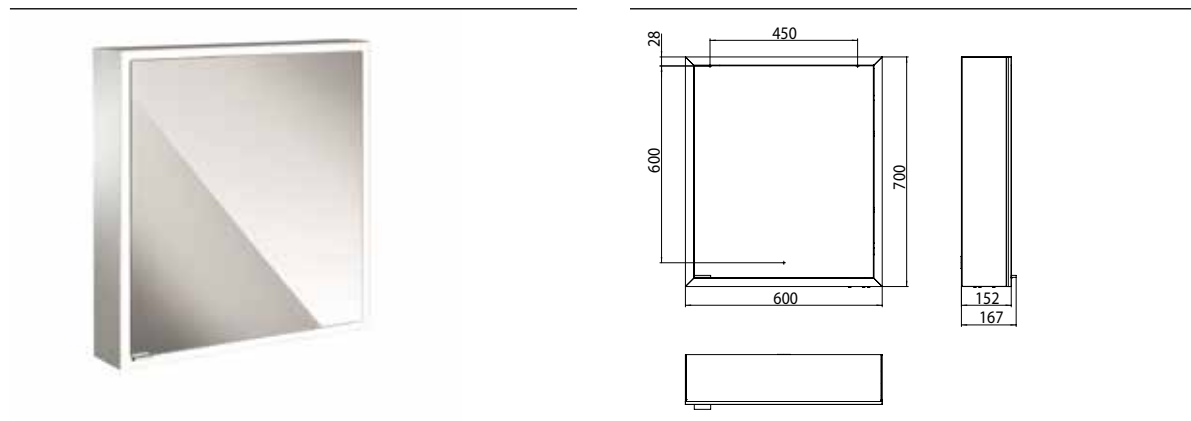

Illuminated mirror cabinet prime, 600 mm, 1 door, wall-mounted version, IP 20 white back panel

Art.No.9497 061 60

with light-package, with mirrored or white glass back panel, mirrored side panels, 2 continuously adjustable crystal glass shelves, 1 door (door hinge right, 1 socket and 2 switches (brightness and luminous colour cold/warm continuously dimmable), height: 700 mm, surrounding LED-lights, IP 20, energy efficiency grade: A - A++