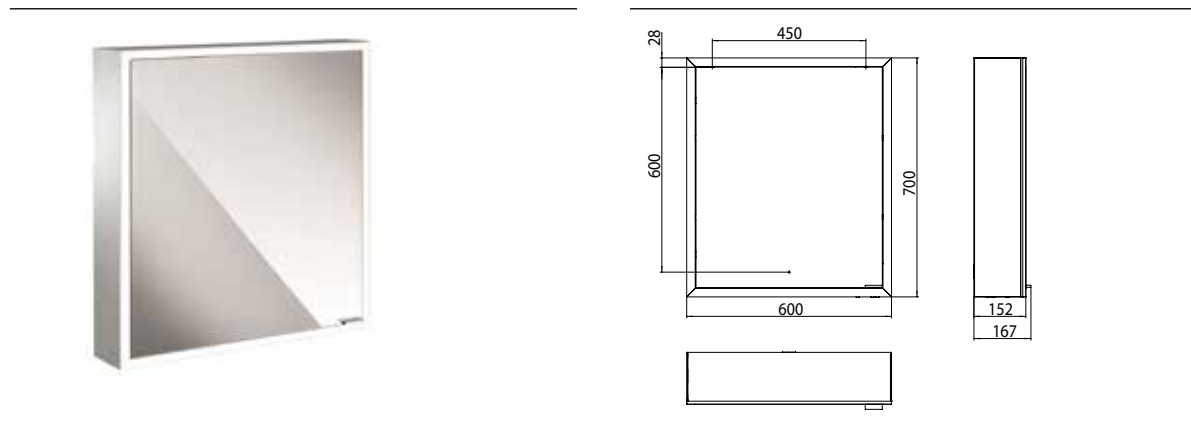

Illuminated mirror cabinet prime, 600 mm, 1 door, wall-mounted version, IP 20 white back panel

Art.No.9497 061 59

with light-package, with mirrored or white glass back panel, mirrored side panels, 2 continuously adjustable crystal glass shelves, 1 door (door hinge left), 1 socket and 2 switches (brightness and luminous colour cold/warm continuously dimmable), height: 700 mm, surrounding LED-lights, IP 20, energy efficiency grade: A - A++