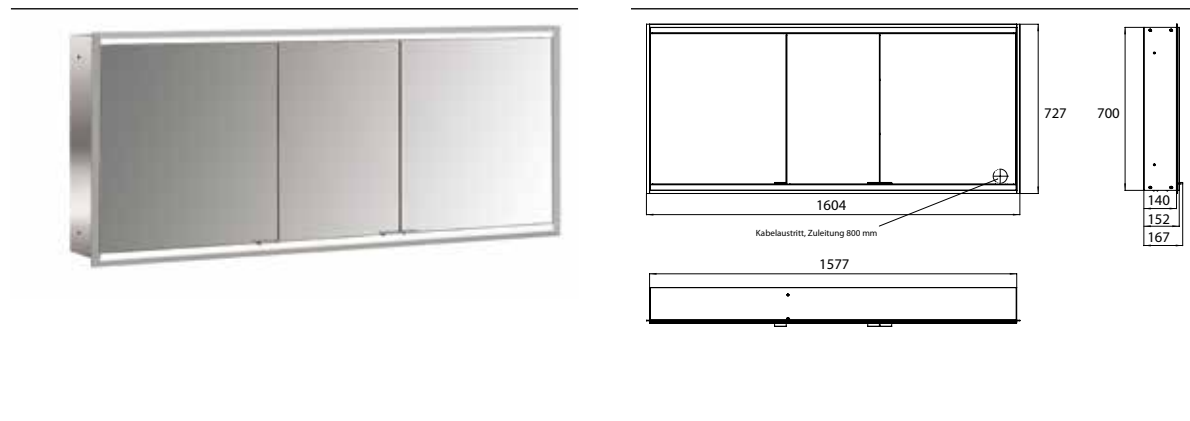

Illuminated mirror cabinet prime 2, 1.600 mm, 3 doors, built-in version, IP 20 white back panel

Art.No.9497 061 58

with light-package, with mirrored or white glass back panel, 4 continuously adjustable crystal glass shelves, 3 doors, 2 sockets and 2 switches (brightness and luminous colour cold/warm continuously dimmable), height: 730 mm, LED-lights, IP 20, energy efficiency grade: A - A++