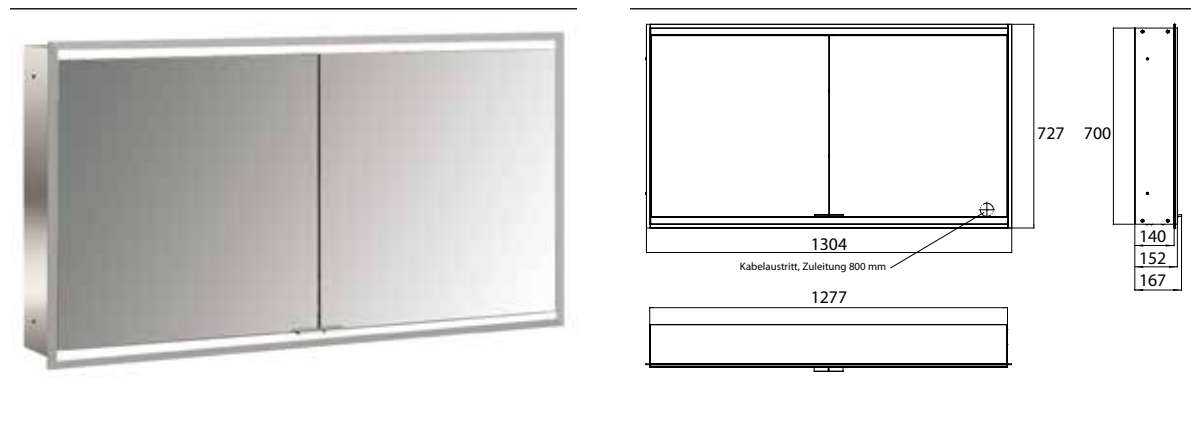

Illuminated mirror cabinet prime 2, 1.300 mm, 2 doors, built-in version, IP 20 white back panel

Art.No.9497 061 57

with light-package, with mirrored or white glass back panel, 2 continuously adjustable crystal glass shelves, 2 doors, 2 sockets and 2 switches (brightness and luminous colour cold/warm continuously dimmable), height: 730 mm, LED-lights, IP 20, energy efficiency grade: A - A++