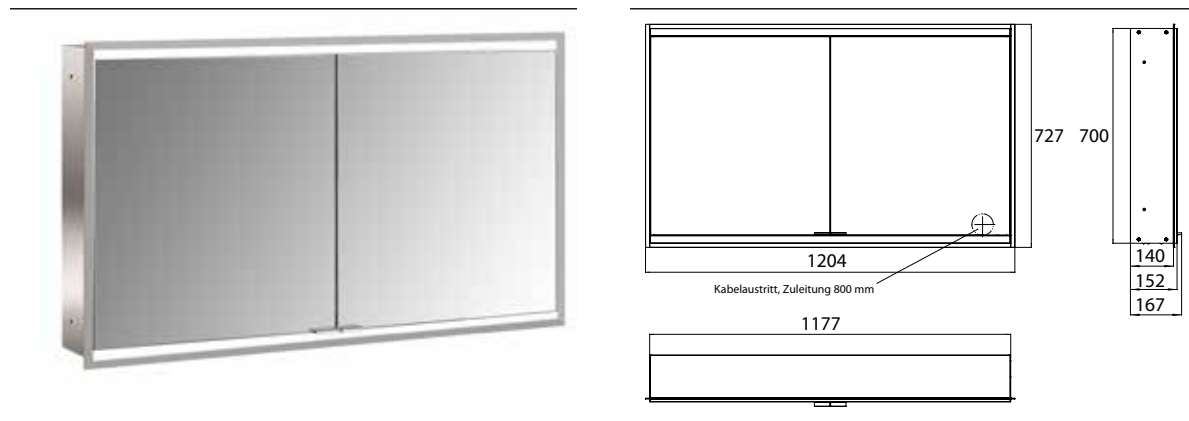

Illuminated mirror cabinet prime 2, 1.200 mm, 2 doors, built-in version, IP 20 white back panel

Art.No.9497 061 56

with light-package, with mirrored or white glass back panel, 2 continuously adjustable crystal glass shelves, 2 doors, 2 sockets and 2 switches (brightness and luminous colour cold/warm continuously dimmable), height: 730 mm, LED-lights, IP 20, energy efficiency grade: A - A++