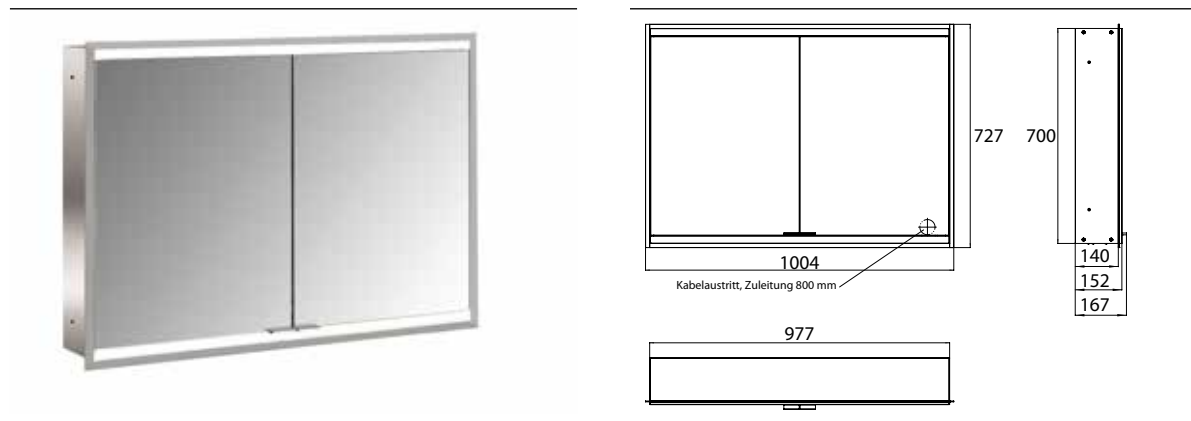

Illuminated mirror cabinet prime 2, 1.000 mm, 2 doors, built-in version, IP 20 white back panel

Art.No.9497 061 55

with light-package, with mirrored or white glass back panel, 2 continuously adjustable crystal glass shelves, 2 doors, 2 sockets and 2 switches (brightness and luminous colour cold/warm continuously dimmable), height: 730 mm, LED-lights, IP 20, energy efficiency grade: A - A++