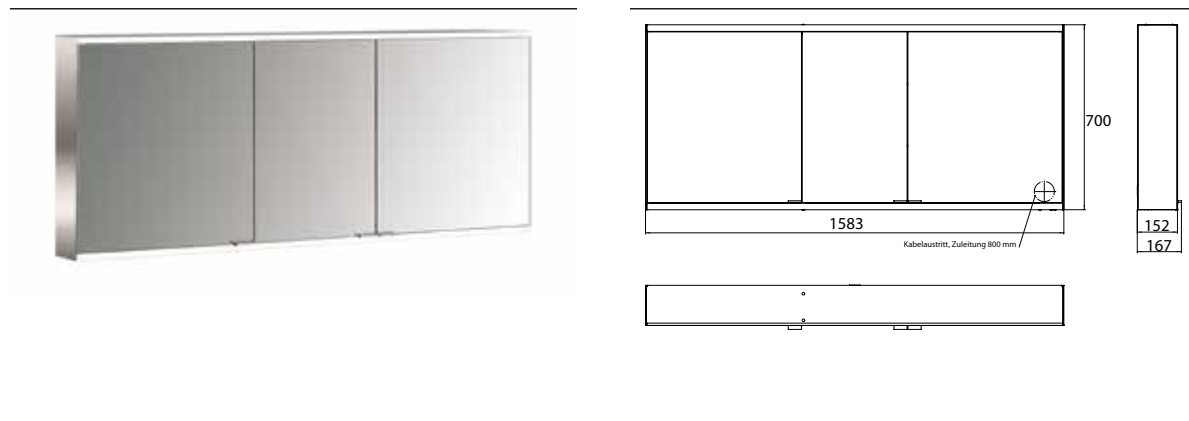

Illuminated mirror cabinet prime 2, 1.600 mm, 3 doors, wall-mounted version, IP 20 white back panel

Art.No.9497 061 48

with light-package, with mirrored or white glass back panel, mirrored side panels, 4 continuously adjustable crystal glass shelves, 3 doors, 2 sockets and 2 switches (brightness and luminous colour cold/warm continuously dimmable), height: 700 mm, LED-lights, IP 20, energy efficiency grade: A - A++