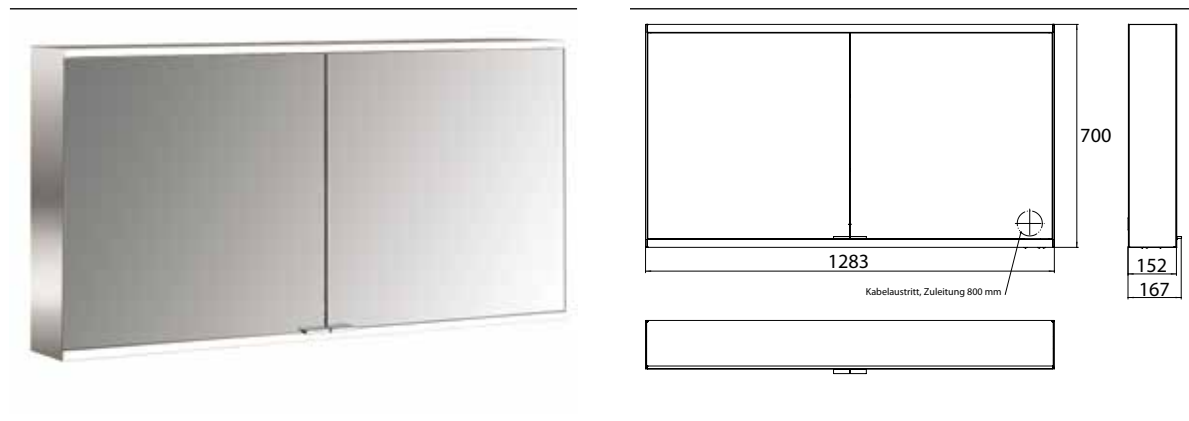

Illuminated mirror cabinet prime 2, 1.300 mm, 2 doors, wall-mounted version, IP 20 white back panel

Art.No.9497 061 47

with light-package, with mirrored or white glass back panel, mirrored side panels, 2 continuously adjustable crystal glass shelves, 2 doors, 2 sockets and 2 switches (brightness and luminous colour cold/warm continuously dimmable), height: 700 mm, LED-lights, IP 20, energy efficiency grade: A - A++