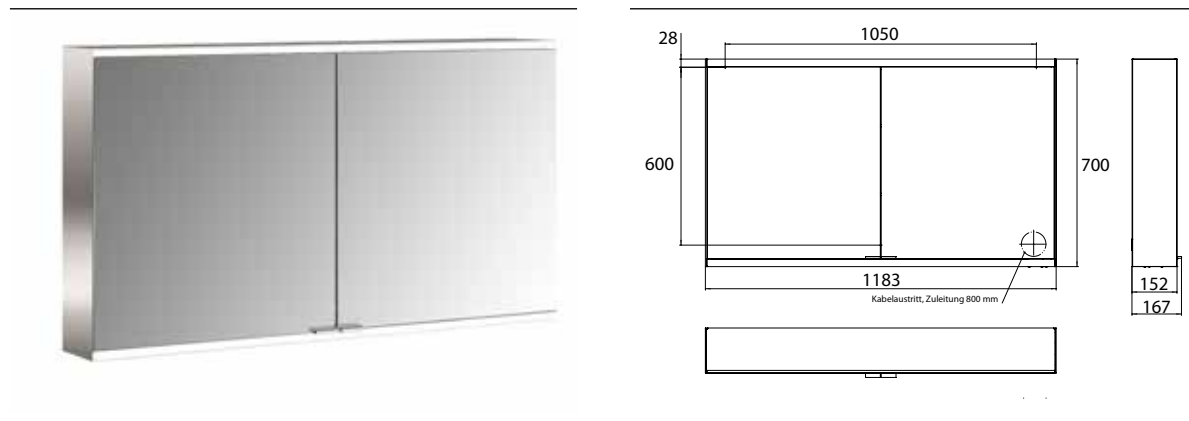

Illuminated mirror cabinet prime 2, 1.200 mm, 2 doors, wall-mounted version, IP 20 white back panel

Art.No.9497 061 46

with light-package, with mirrored or white glass back panel, mirrored side panels, 2 continuously adjustable crystal glass shelves, 2 doors, 2 sockets and 2 switches (brightness and luminous colour cold/warm continuously dimmable), height: 700 mm, LED-lights, IP 20, energy efficiency grade: A - A++