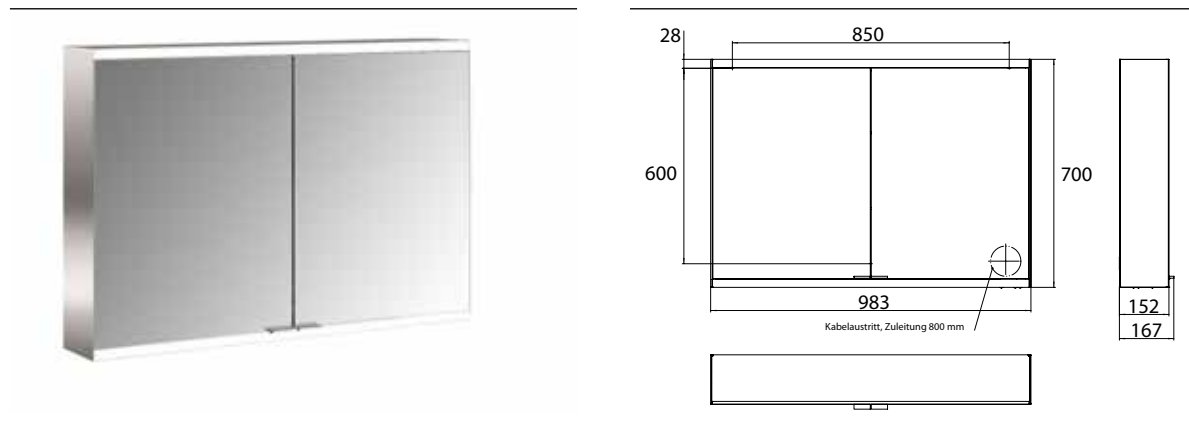

Illuminated mirror cabinet prime 2, 1.000 mm, 2 doors, wall-mounted version, IP 20 white back panel

Art.No.9497 061 45

with light-package, with mirrored or white glass back panel, mirrored side panels, 2 continuously adjustable crystal glass shelves, 2 doors, 2 sockets and 2 switches (brightness and luminous colour cold/warm continuously dimmable), height: 700 mm, LED-lights, IP 20, energy efficiency grade: A - A++