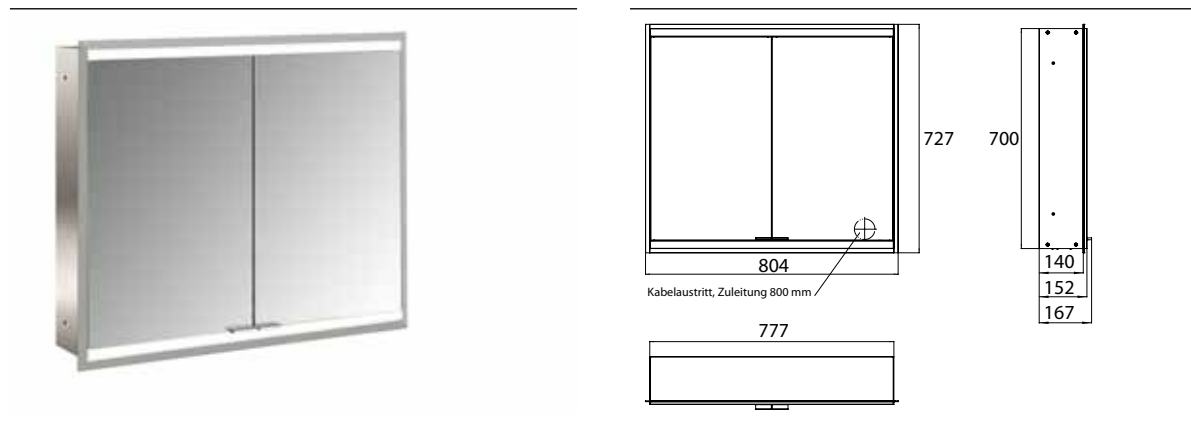

Illuminated mirror cabinet prime 2, 800 mm, 2 doors, built-in version, IP 20 white back panel

Art.No.9497 061 34

with light-package, with mirrored or white glass back panel, 2 continuously adjustable crystal glass shelves, 2 doors, 1 socket and 2 switches (brightness and luminous colour cold/warm continuously dimmable), height: 730 mm, LED-lights, IP 20, energy efficiency grade: A - A++