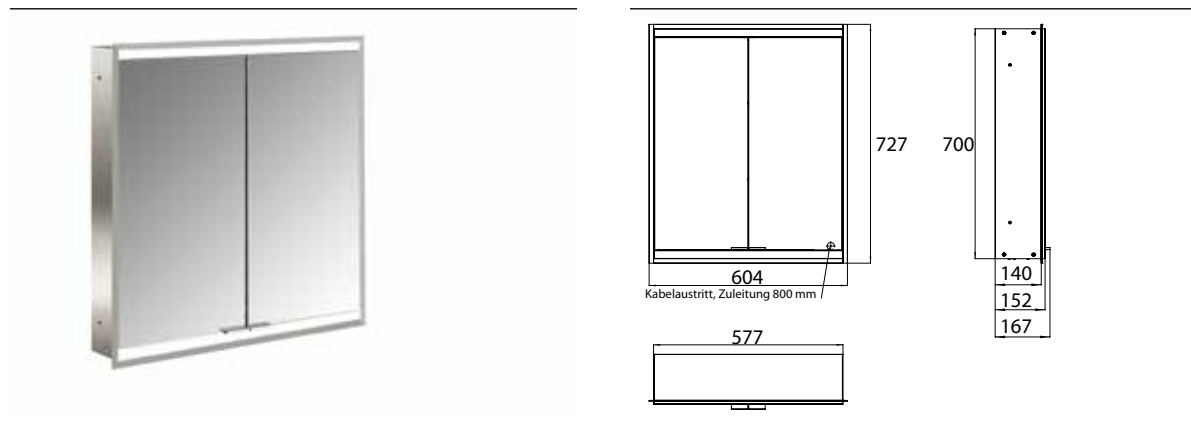

Illuminated mirror cabinet prime 2, 600 mm, 2 doors, built-in version, IP 20 white back panel

Art.No.9497 061 33

with light-package, with mirrored or white glass back panel, 2 continuously adjustable crystal glass shelves, 2 doors, 1 socket and 2 switches (brightness and luminous colour cold/warm continuously dimmable), height: 730 mm, LED-lights, IP 20, energy efficiency grade: A - A++