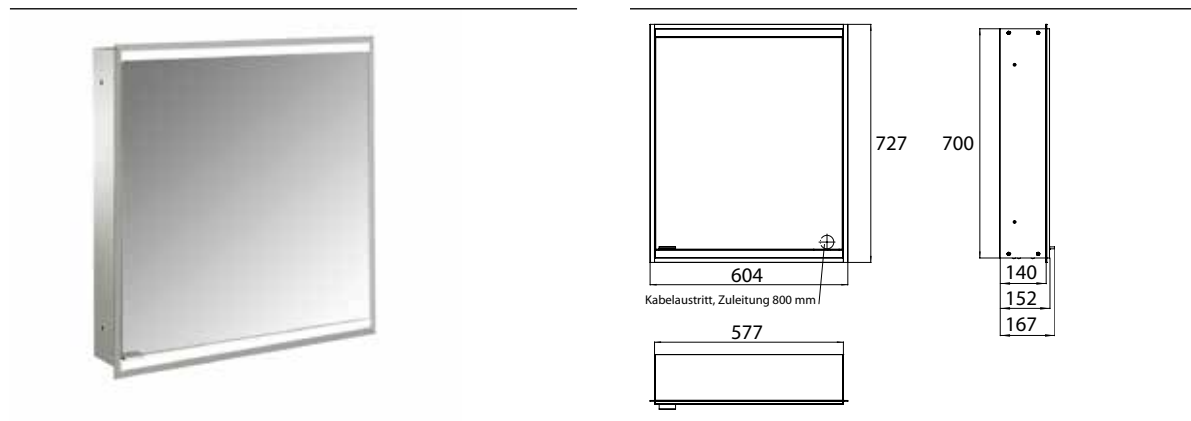

Illuminated mirror cabinet prime 2, 600 mm, 1 door, built-in version, IP 20 white back panel

Art.No.9497 061 32

with light-package, with mirrored or white glass back panel, 2 continuously adjustable crystal glass shelves, 1 door (door hinge right), 1 socket and 2 switches (brightness and luminous colour cold/warm continuously dimmable), height: 730 mm, LED-lights, IP 20, energy efficiency grade: A - A++