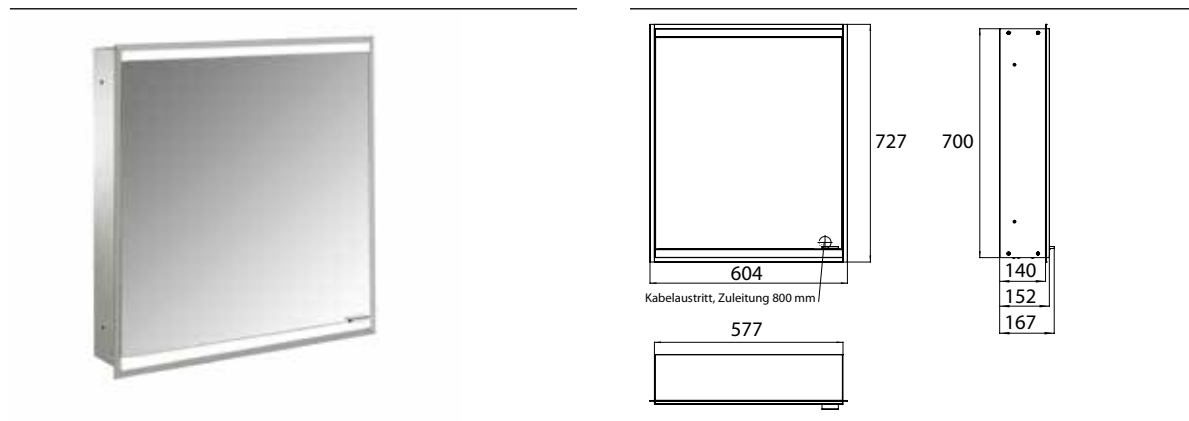

Illuminated mirror cabinet prime 2, 600 mm, 1 door, built-in version, IP 20 white back panel

Art.No.9497 061 31

with light-package, with mirrored or white glass back panel, 2 continuously adjustable crystal glass shelves, 1 door (door hinge left), 1 socket and 2 switches (brightness and luminous colour cold/warm continuously dimmable), height: 730 mm, LED-lights, IP 20, energy efficiency grade: A - A++