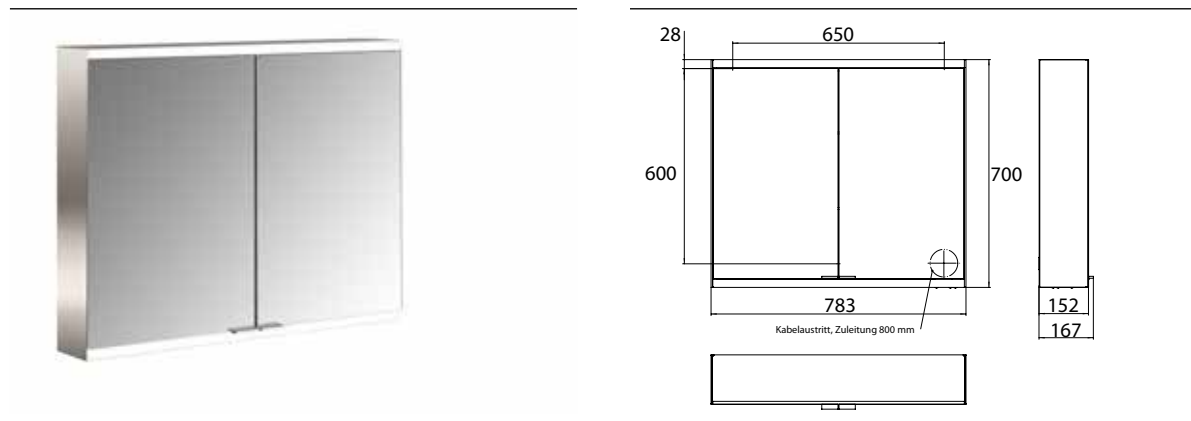

Illuminated mirror cabinet prime, 800 mm, 2 doors, wall-mounted version, IP 20 white back panel

Art.No.9497 061 24

with light-package, with mirrored or white glass back panel, mirrored side panels, 2 continuously adjustable crystal glass shelves, 2 doors, 1 socket and 2 switches (brightness and luminous colour cold/warm continuously dimmable), height: 700 mm, LED-lights, IP 20, energy efficiency grade: A - A++