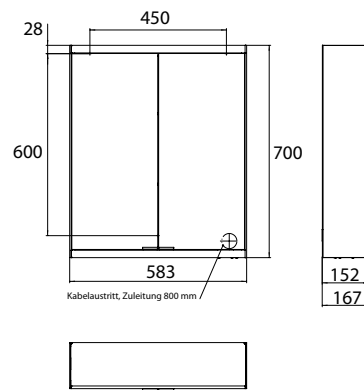

Illuminated mirror cabinet prime 2, 600 mm, 2 doors, wall-mounted version, IP 20 white back panel

Art.No.9497 061 23

with light-package, with mirrored or white glass back panel, mirrored side panels, 2 continuously adjustable crystal glass shelves, 2 doors, 1 socket and 2 switches (brightness and luminous colour cold/warm continuously dimmable), height: 700 mm, LED-lights, IP 20, energy efficiency grade: A - A++