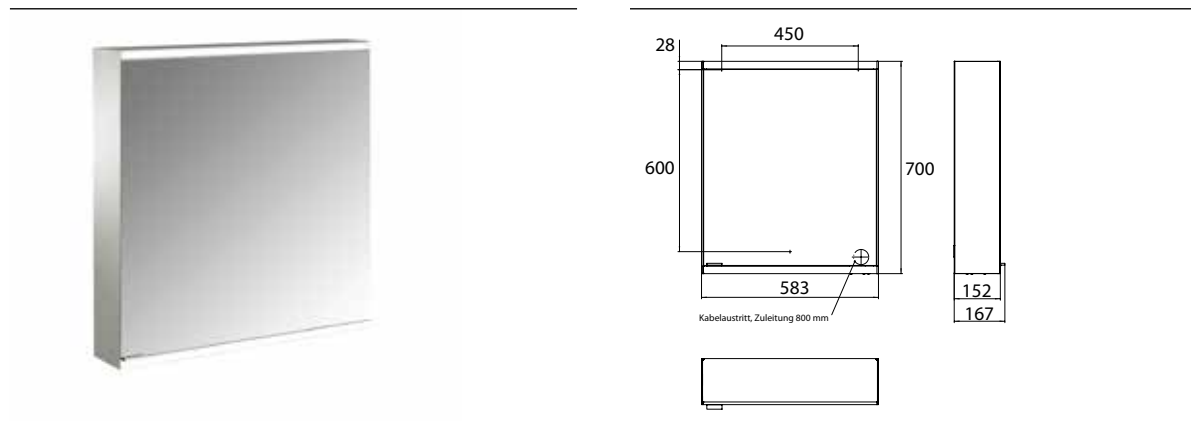

Illuminated mirror cabinet prime 2, 600 mm, 1 door, wall-mounted version, IP 20 white back panel

Art.No.9497 061 22

with light-package, with mirrored or white glass back panel, mirrored side panels, 2 continuously adjustable crystal glass shelves, 1 door (door hinge right, 1 socket and 2 switches (brightness and luminous colour cold/warm continuously dimmable), height: 700 mm, LED-lights, IP 20, energy efficiency grade: A - A++