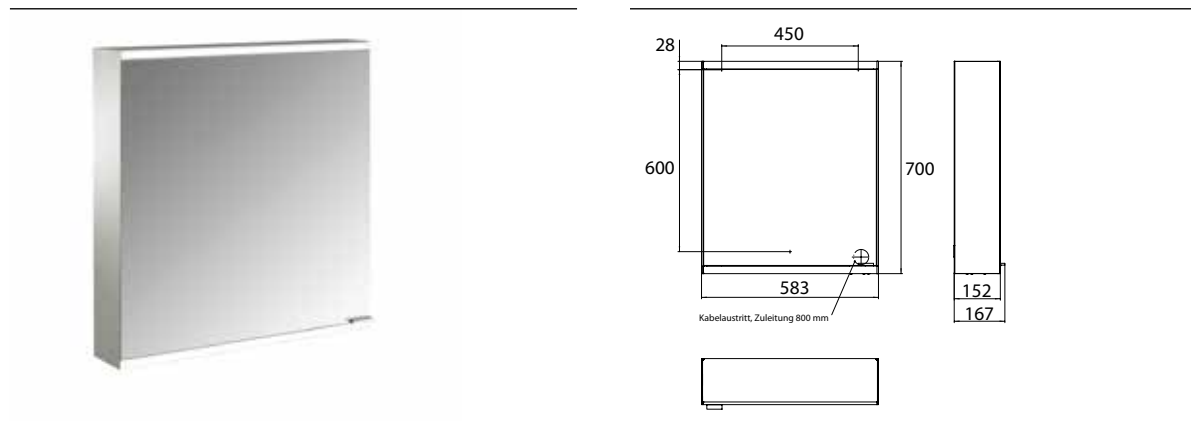

Illuminated mirror cabinet prime, 600 mm, 1 door, wall-mounted version, IP 20 white back panel

Art.No.9497 061 21

with light-package, with mirrored or white glass back panel, mirrored side panels, 2 continuously adjustable crystal glass shelves, 1 door (door hinge left), 1 socket and 2 switches (brightness and luminous colour cold/warm continuously dimmable), height: 700 mm, LED-lights, IP 20, energy efficiency grade: A - A++