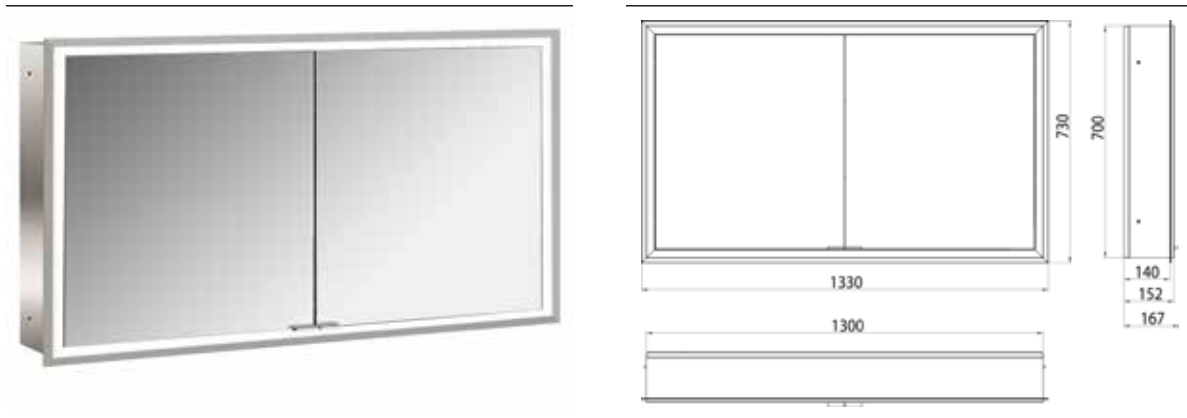

Illuminated mirror cabinet prime, 1.300 mm, 2 doors, built-in version, IP 20 back panel mirror

Art.No.9497 060 95

with light-package, with mirrored or white glass back panel, 2 continuously adjustable crystal glass shelves, 2 doors, 2 sockets and 2 switches (brightness and luminous colour cold/warm continuously dimmable), height: 730 mm, surrounding LED-lights, IP 20, energy efficiency grade: A - A++