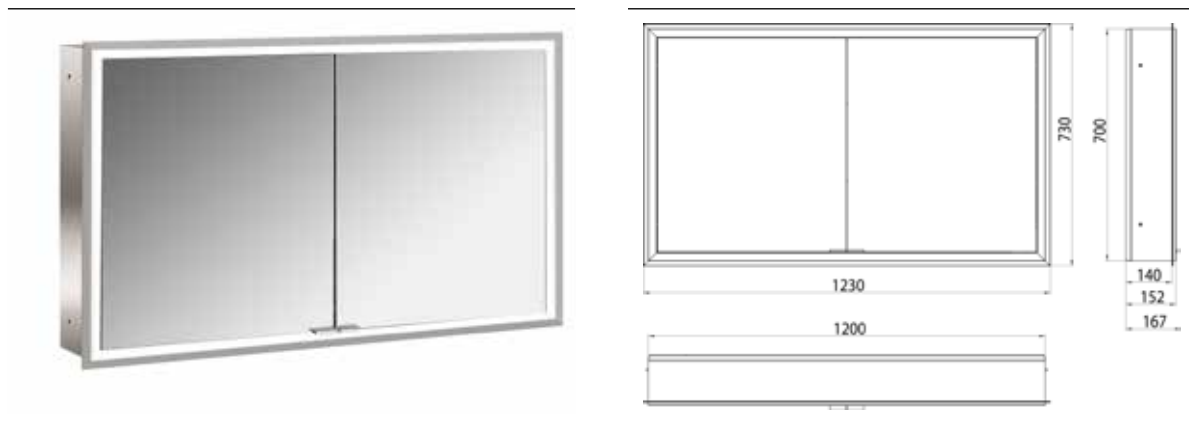

Illuminated mirror cabinet prime, 1.200 mm, 2 doors, built-in version, IP 20 back panel mirror

Art.No.9497 060 94

with light-package, with mirrored or white glass back panel, 2 continuously adjustable crystal glass shelves, 2 doors, 2 sockets and 2 switches (brightness and luminous colour cold/warm continuously dimmable), height: 730 mm, surrounding LED-lights, IP 20, energy efficiency grade: A - A++