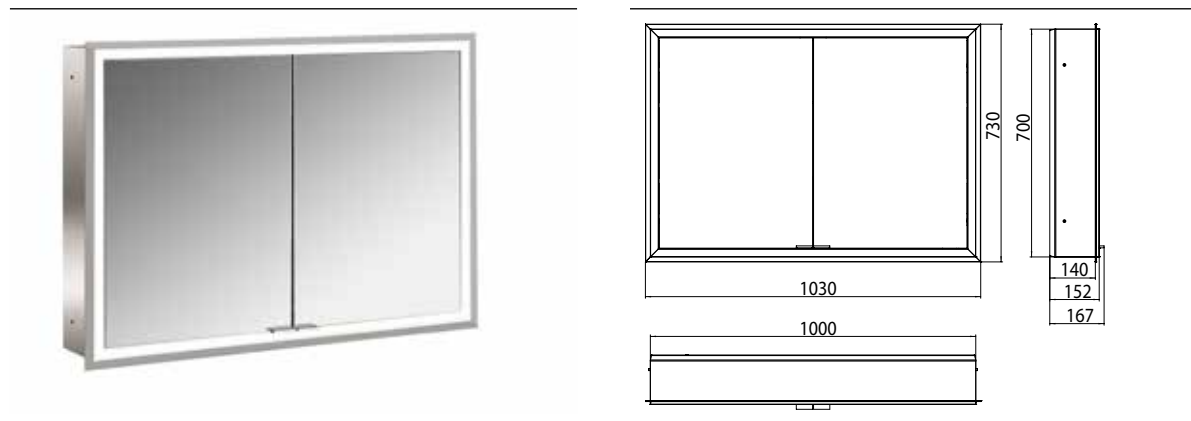

Illuminated mirror cabinet prime, 1.000 mm, 2 doors, built-in version, IP 20 back panel mirror

Art.No.9497 060 93

with light-package, with mirrored or white glass back panel, 2 continuously adjustable crystal glass shelves, 2 doors, 2 sockets and 2 switches (brightness and luminous colour cold/warm continuously dimmable), height: 730 mm, surrounding LED-lights, IP 20, energy efficiency grade: A - A++