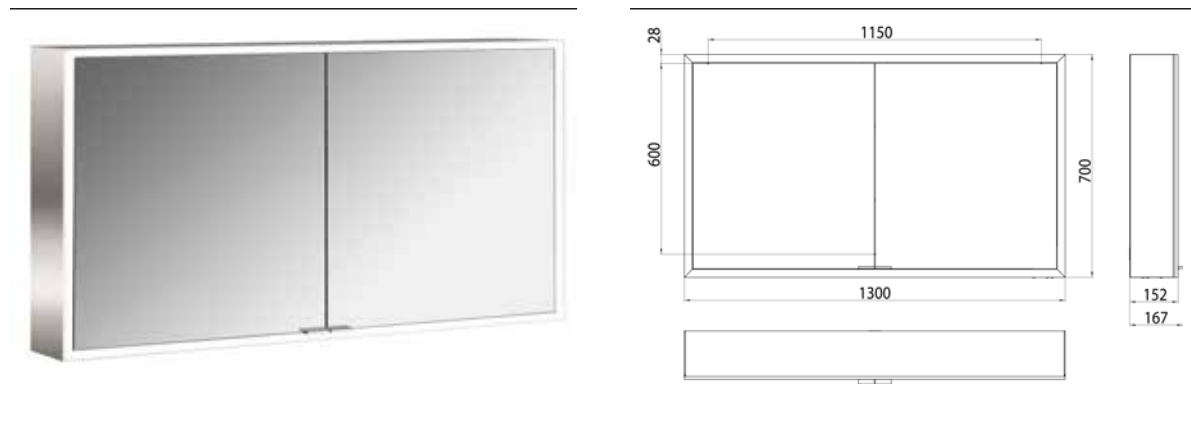

Illuminated mirror cabinet prime, 1.300 mm, 2 doors, wall-mounted version, IP 20 back panel mirror

Art.No.9497 060 85

with light-package, with mirrored or white glass back panel, mirrored side panels, 2 continuously adjustable crystal glass shelves, 2 doors, 2 sockets and 2 switches (brightness and luminous colour cold/warm continuously dimmable), height: 700 mm, surrounding LED-lights, IP 20, energy efficiency grade: A - A++