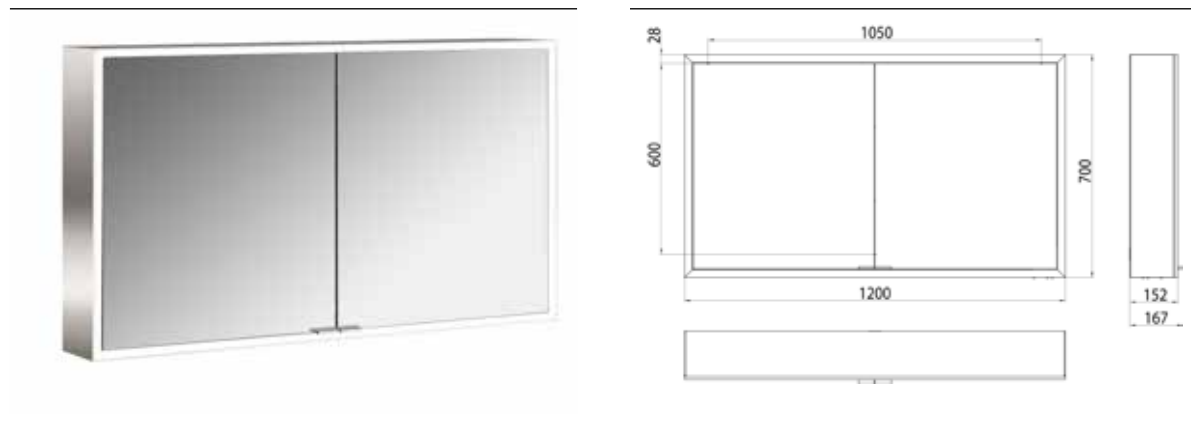

Illuminated mirror cabinet prime, 1.200 mm, 2 doors, wall-mounted version, IP 20 back panel mirror

Art.No.9497 060 84

with light-package, with mirrored or white glass back panel, mirrored side panels, 2 continuously adjustable crystal glass shelves, 2 doors, 2 sockets and 2 switches (brightness and luminous colour cold/warm continuously dimmable), height: 700 mm, surrounding LED-lights, IP 20, energy efficiency grade: A - A++