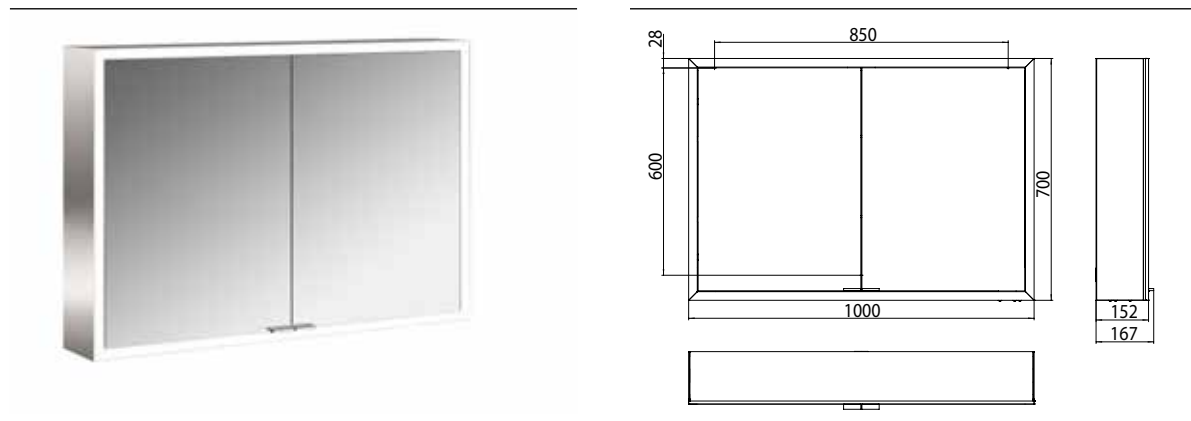

Illuminated mirror cabinet prime, 1.000 mm, 2 doors, wall-mounted version, IP 20 back panel mirror

Art.No.9497 060 83

with light-package, with mirrored or white glass back panel, mirrored side panels, 2 continuously adjustable crystal glass shelves, 2 doors, 2 sockets and 2 switches (brightness and luminous colour cold/warm continuously dimmable), height: 700 mm, surrounding LED-lights, IP 20, energy efficiency grade: A - A++