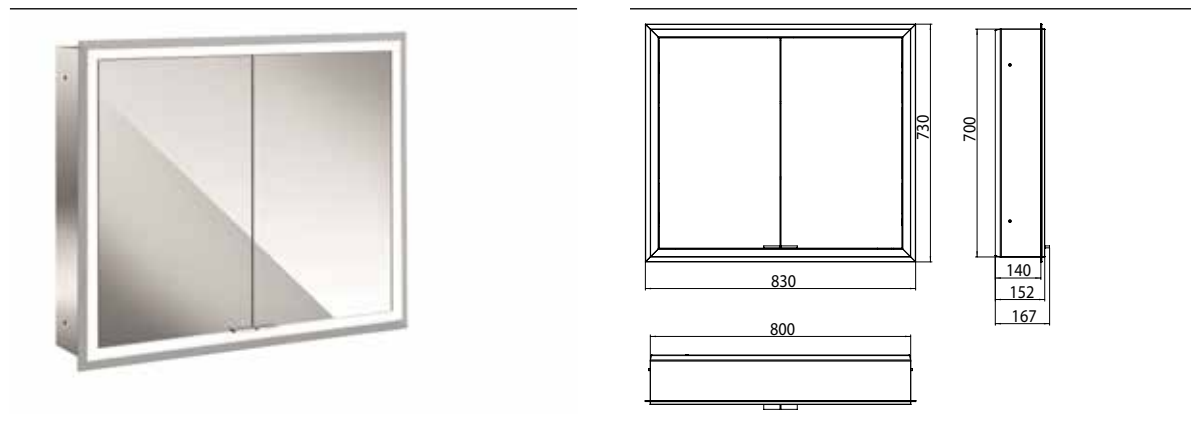

Illuminated mirror cabinet prime, 800 mm, 2 doors, built-in version, IP 20 back panel mirror

Art.No.9497 060 72

with light-package, with mirrored or white glass back panel, 2 continuously adjustable crystal glass shelves, 2 doors, 1 socket and 2 switches (brightness and luminous colour cold/warm continuously dimmable), height: 730 mm, surrounding LED-lights, IP 20, energy efficiency grade: A - A++