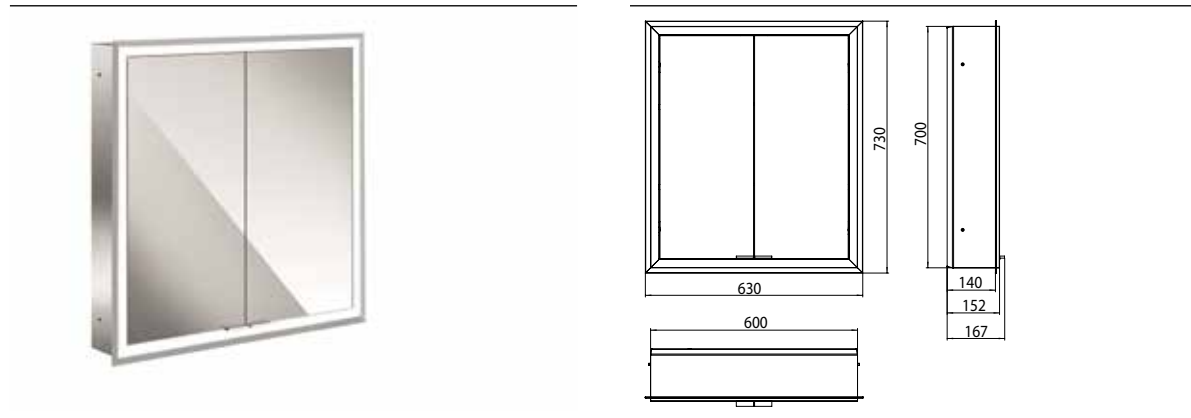

Illuminated mirror cabinet prime, 600 mm, 2 doors, built-in version, IP 20 back panel mirror

Art.No.9497 060 71

with light-package, with mirrored or white glass back panel, 2 continuously adjustable crystal glass shelves, 2 doors, 1 socket and 2 switches (brightness and luminous colour cold/warm continuously dimmable), height: 730 mm, surrounding LED-lights, IP 20, energy efficiency grade: A - A++