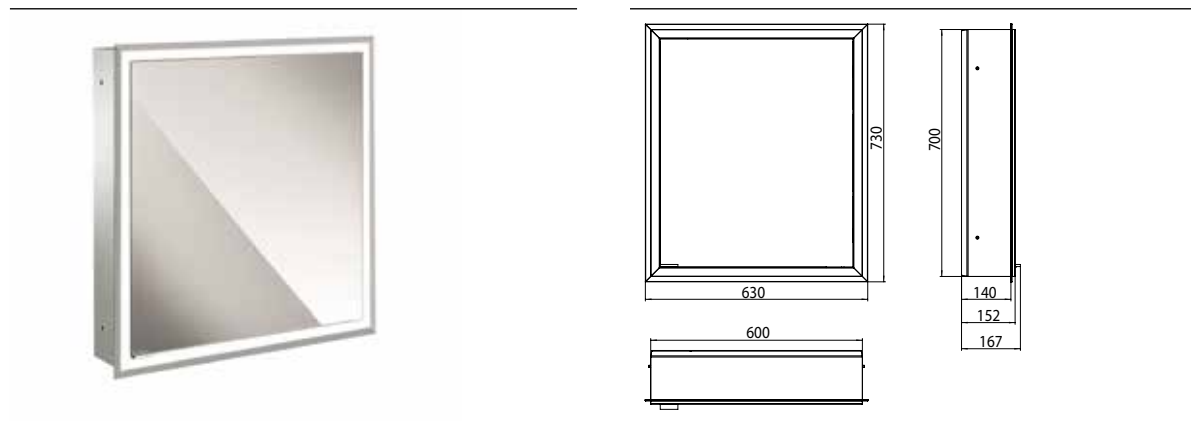

Illuminated mirror cabinet prime, 600 mm, 1 door, built-in version, IP 20 back panel mirror

Art.No.9497 060 70

with light-package, with mirrored or white glass back panel, 2 continuously adjustable crystal glass shelves, 1 door (door hinge right), 1 socket and 2 switches (brightness and luminous colour cold/warm continuously dimmable), height: 730 mm, surrounding LED-lights, IP 20, energy efficiency grade: A - A++