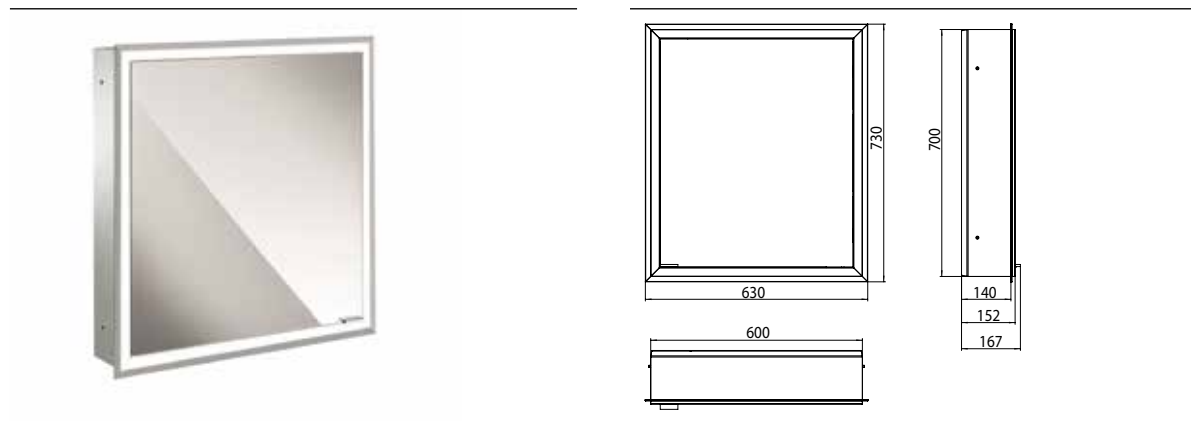

Illuminated mirror cabinet prime, 600 mm, 1 door, built-in version, IP 20 back panel mirror

Art.No.9497 060 69

with light-package, with mirrored or white glass back panel, 2 continuously adjustable crystal glass shelves, 1 door (door hinge left), 1 socket and 2 switches (brightness and luminous colour cold/warm continuously dimmable), height: 730 mm, surrounding LED-lights, IP 20, energy efficiency grade: A - A++