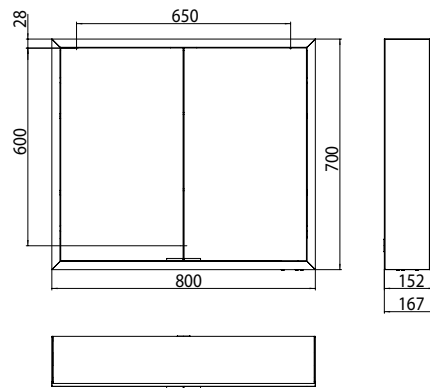

Illuminated mirror cabinet prime, 800 mm, 2 doors, wall-mounted version, IP 20 back panel mirror

Art.No.9497 060 62

with light-package, with mirrored or white glass back panel, mirrored side panels, 2 continuously adjustable crystal glass shelves, 2 doors, 1 socket and 2 switches (brightness and luminous colour cold/warm continuously dimmable), height: 700 mm, surrounding LED-lights, IP 20, energy efficiency grade: A - A++