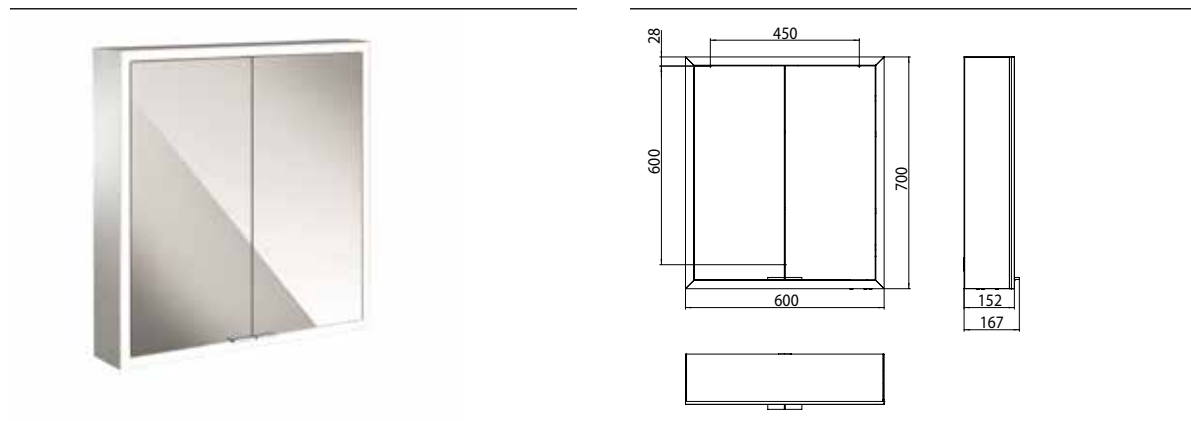

Illuminated mirror cabinet prime, 600 mm, 2 doors, wall-mounted version, IP 20 back panel mirror

Art.No.9497 060 61

with light-package, with mirrored or white glass back panel, mirrored side panels, 2 continuously adjustable crystal glass shelves, 2 doors, 1 socket and 2 switches (brightness and luminous colour cold/warm continuously dimmable), height: 700 mm, surrounding LED-lights, IP 20, energy efficiency grade: A - A++