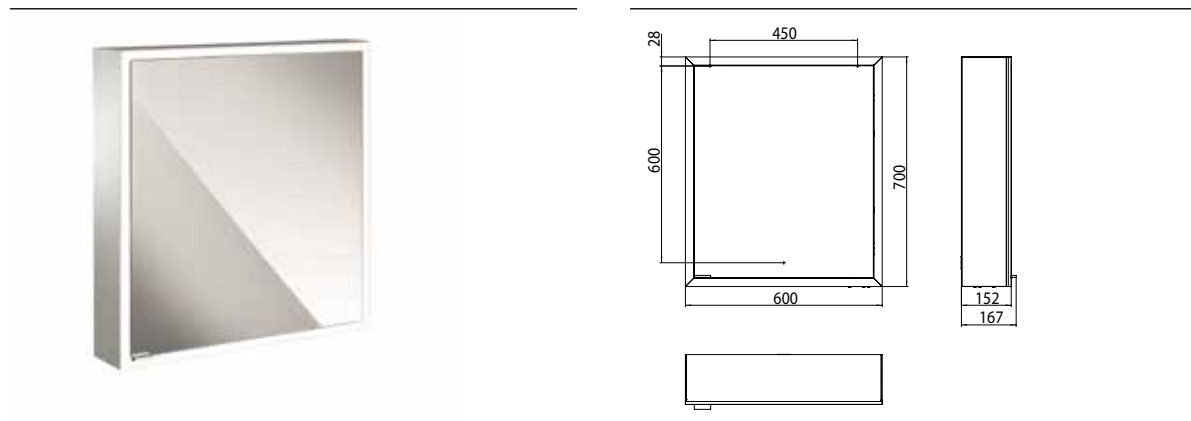

Illuminated mirror cabinet prime, 600 mm, 1 door, wall-mounted version, IP 20 back panel mirror

Art.No.9497 060 60

with light-package, with mirrored or white glass back panel, mirrored side panels, 2 continuously adjustable crystal glass shelves, 1 door (door hinge right, 1 socket and 2 switches (brightness and luminous colour cold/warm continuously dimmable), height: 700 mm, surrounding LED-lights, IP 20, energy efficiency grade: A - A++