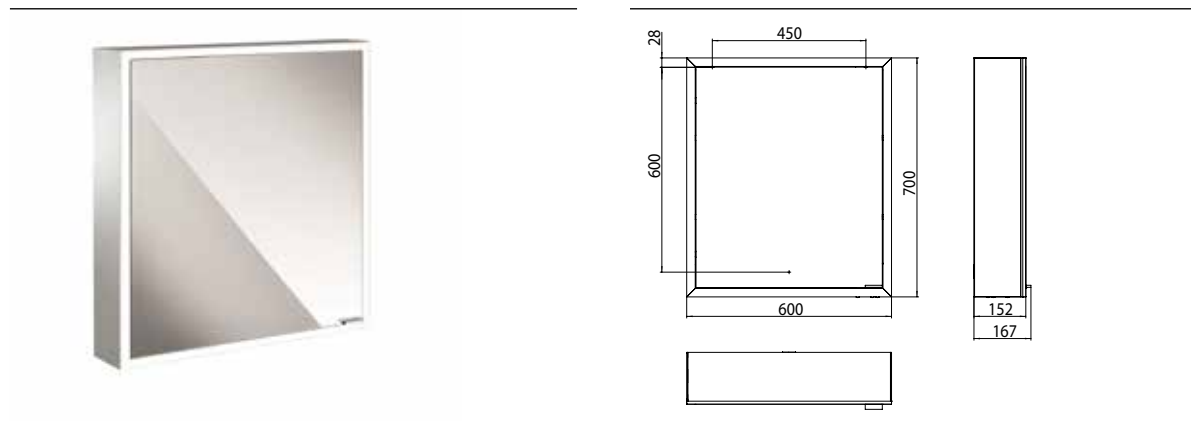

Illuminated mirror cabinet prime, 600 mm, 1 door, wall-mounted version, IP 20 back panel mirror

Art.No.9497 060 59

with light-package, with mirrored or white glass back panel, mirrored side panels, 2 continuously adjustable crystal glass shelves, 1 door (door hinge left), 1 socket and 2 switches (brightness and luminous colour cold/warm continuously dimmable), height: 700 mm, surrounding LED-lights, IP 20, energy efficiency grade: A - A++