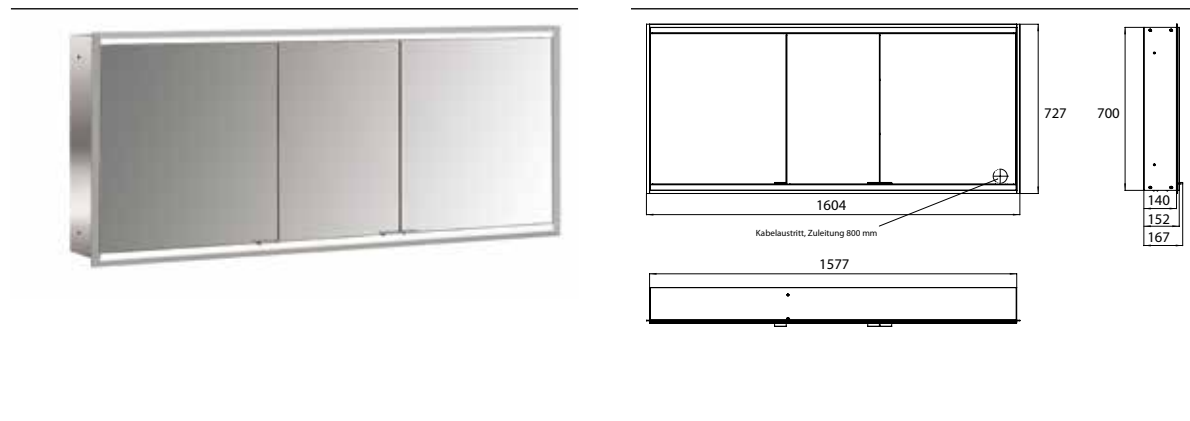

Illuminated mirror cabinet prime 2, 1.600 mm, 3 doors, built-in version, IP 20 back panel mirror

Art.No.9497 060 58

with light-package, with mirrored or white glass back panel, 4 continuously adjustable crystal glass shelves, 3 doors, 2 sockets and 2 switches (brightness and luminous colour cold/warm continuously dimmable), height: 730 mm, LED-lights, IP 20, energy efficiency grade: A - A++