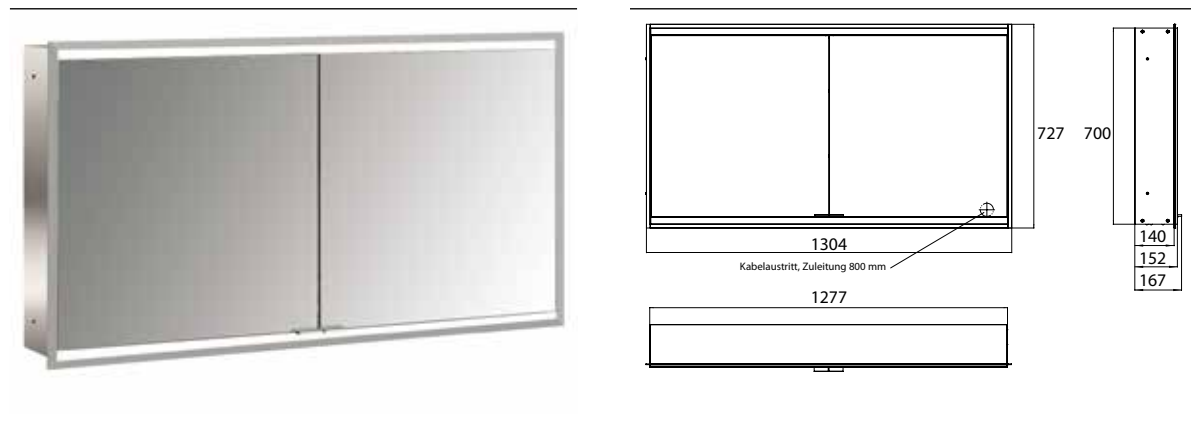

Illuminated mirror cabinet prime 2, 1.300 mm, 2 doors, built-in version, IP 20 back panel mirror

Art.No.9497 060 57

with light-package, with mirrored or white glass back panel, 2 continuously adjustable crystal glass shelves, 2 doors, 2 sockets and 2 switches (brightness and luminous colour cold/warm continuously dimmable), height: 730 mm, LED-lights, IP 20, energy efficiency grade: A - A++