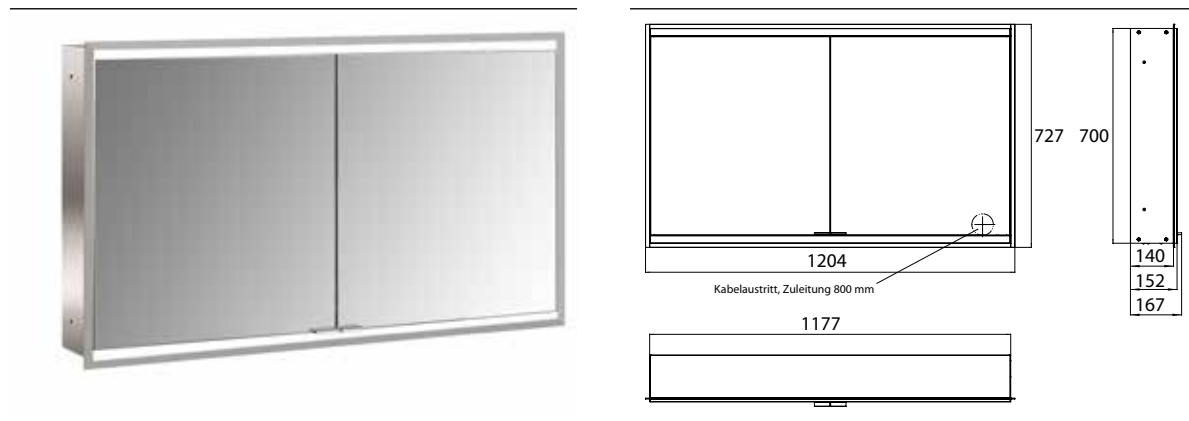

Illuminated mirror cabinet prime 2, 1.200 mm, 2 doors, built-in version, IP 20 back panel mirror

Art.No.9497 060 56

with light-package, with mirrored or white glass back panel, 2 continuously adjustable crystal glass shelves, 2 doors, 2 sockets and 2 switches (brightness and luminous colour cold/warm continuously dimmable), height: 730 mm, LED-lights, IP 20, energy efficiency grade: A - A++