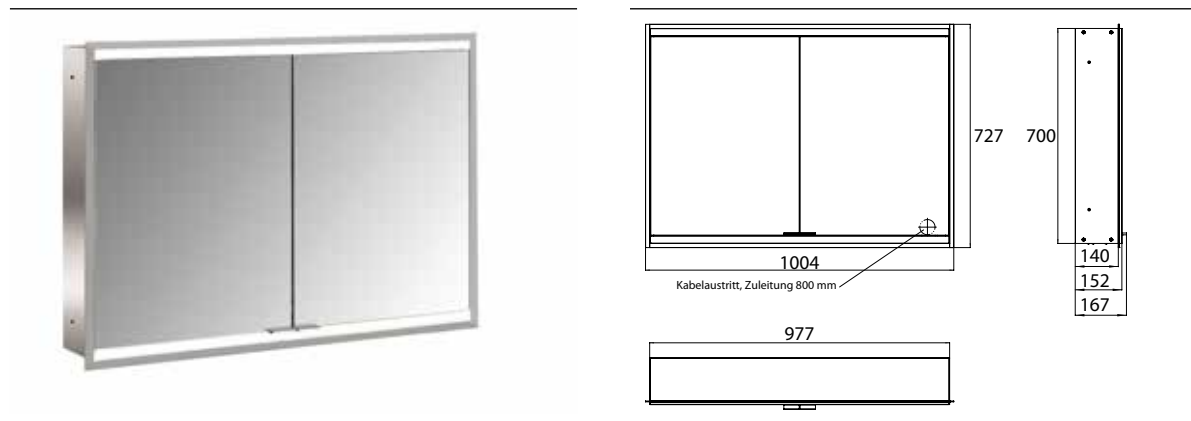

Illuminated mirror cabinet prime 2, 1.000 mm, 2 doors, built-in version, IP 20 back panel mirror

Art.No.9497 060 55

with light-package, with mirrored or white glass back panel, 2 continuously adjustable crystal glass shelves, 2 doors, 2 sockets and 2 switches (brightness and luminous colour cold/warm continuously dimmable), height: 730 mm, LED-lights, IP 20, energy efficiency grade: A - A++