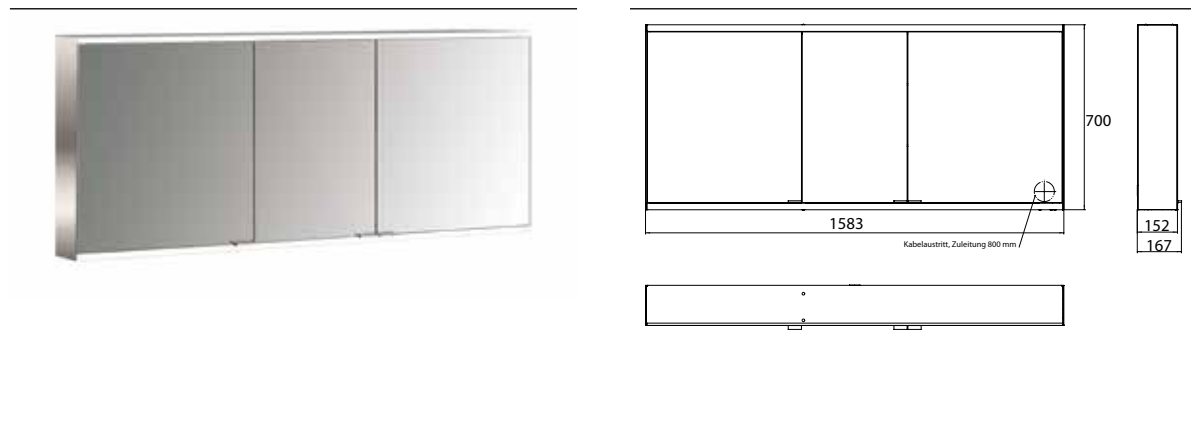

Illuminated mirror cabinet prime 2, 1.600 mm, 3 doors, wall-mounted version, IP 20 back panel mirror

Art.No.9497 060 48

with light-package, with mirrored or white glass back panel, mirrored side panels, 4 continuously adjustable crystal glass shelves, 3 doors, 2 sockets and 2 switches (brightness and luminous colour cold/warm continuously dimmable), height: 700 mm, LED-lights, IP 20, energy efficiency grade: A - A++