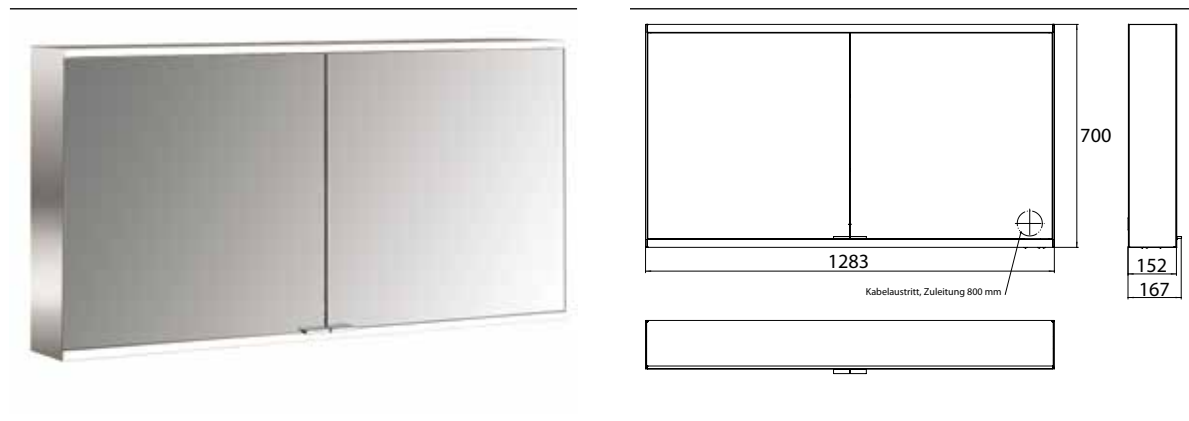

Illuminated mirror cabinet prime 2, 1.300 mm, 2 doors, wall-mounted version, IP 20 back panel mirror

Art.No.9497 060 47

with light-package, with mirrored or white glass back panel, mirrored side panels, 2 continuously adjustable crystal glass shelves, 2 doors, 2 sockets and 2 switches (brightness and luminous colour cold/warm continuously dimmable), height: 700 mm, LED-lights, IP 20, energy efficiency grade: A - A++