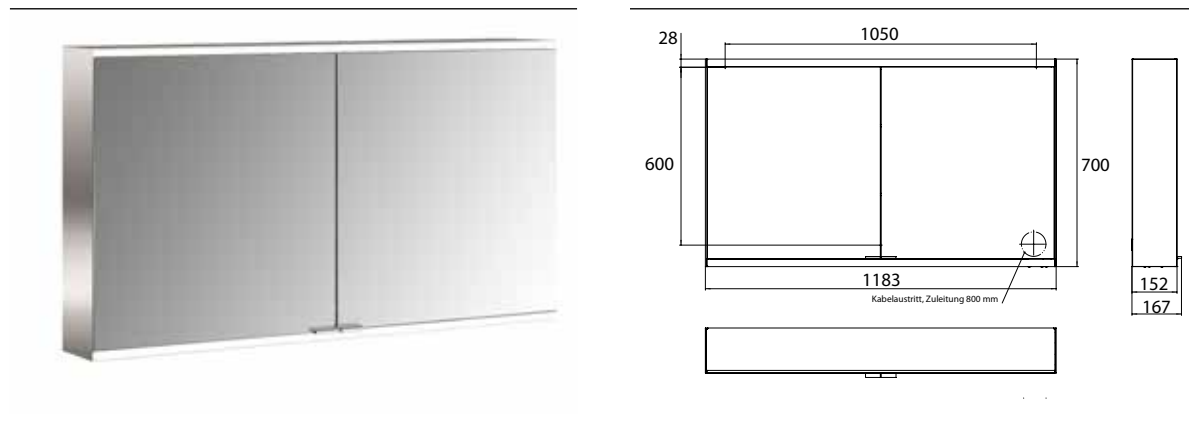

Illuminated mirror cabinet prime 2, 1.200 mm, 2 doors, wall-mounted version, IP 20 back panel mirror

Art.No.9497 060 46

with light-package, with mirrored or white glass back panel, mirrored side panels, 2 continuously adjustable crystal glass shelves, 2 doors, 2 sockets and 2 switches (brightness and luminous colour cold/warm continuously dimmable), height: 700 mm, LED-lights, IP 20, energy efficiency grade: A - A++