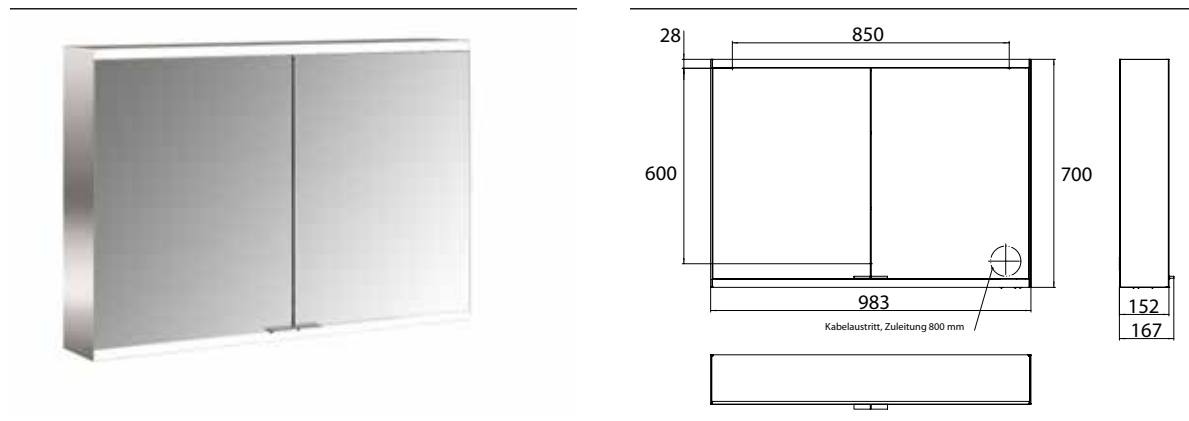

Illuminated mirror cabinet prime 2, 1.000 mm, 2 doors, wall-mounted version, IP 20 back panel mirror

Art.No.9497 060 45

with light-package, with mirrored or white glass back panel, mirrored side panels, 2 continuously adjustable crystal glass shelves, 2 doors, 2 sockets and 2 switches (brightness and luminous colour cold/warm continuously dimmable), height: 700 mm, LED-lights, IP 20, energy efficiency grade: A - A++