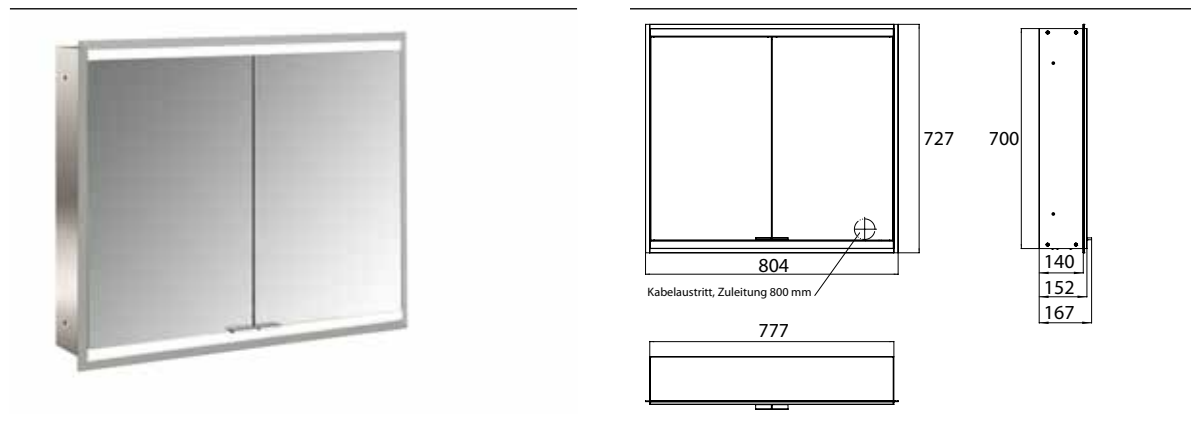

Illuminated mirror cabinet prime 2, 800 mm, 2 doors, built-in version, IP 20 back panel mirror

Art.No.9497 060 34

with light-package, with mirrored or white glass back panel, 2 continuously adjustable crystal glass shelves, 2 doors, 1 socket and 2 switches (brightness and luminous colour cold/warm continuously dimmable), height: 730 mm, LED-lights, IP 20, energy efficiency grade: A - A++