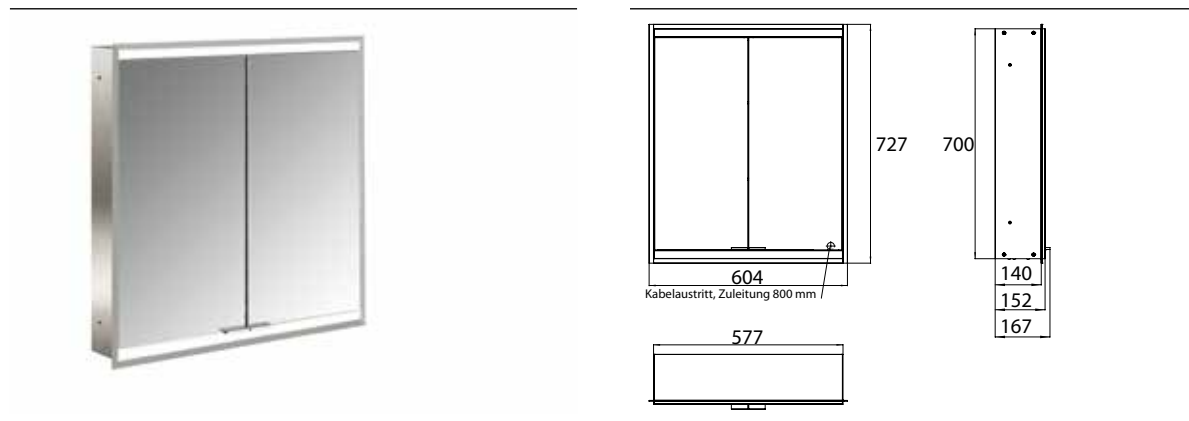

Illuminated mirror cabinet prime 2, 600 mm, 2 doors, built-in version, IP 20 back panel mirror

Art.No.9497 060 33

with light-package, with mirrored or white glass back panel, 2 continuously adjustable crystal glass shelves, 2 doors, 1 socket and 2 switches (brightness and luminous colour cold/warm continuously dimmable), height: 730 mm, LED-lights, IP 20, energy efficiency grade: A - A++